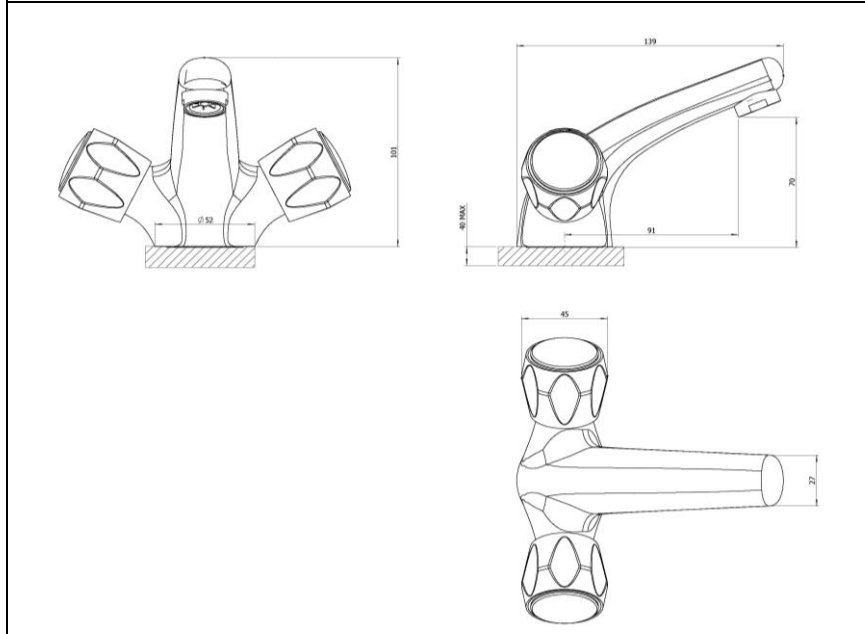

MERCIA MODERN

922093 – MONO BASIN MIXER

COMAP

Specification

Finish	Chrome
Body	Brass
Fittings	Metal plate, washer, stud & locking nut
Connection	M12 – DN8 flexible hoses with 1/2" BSP threaded ends
Min dynamic pressure	0.1
Max dynamic pressure	6
Max static pressure	16
Max water temperature	60°C

Flow rates

Pressure	0.1	0.5	1	3
L/min	6	19.9	29.2	52.8

All Pressures are in Bar.
 Dimensions supplied are nominal and subject to tolerance.
 Inclusion of aerator (if supplied) or restrictors (sold separately unless stated) will affect flow rate result.
 Performance details are based on trials under test conditions and for guidance only.
 The Company reserves the right to change product specification without prior notice.